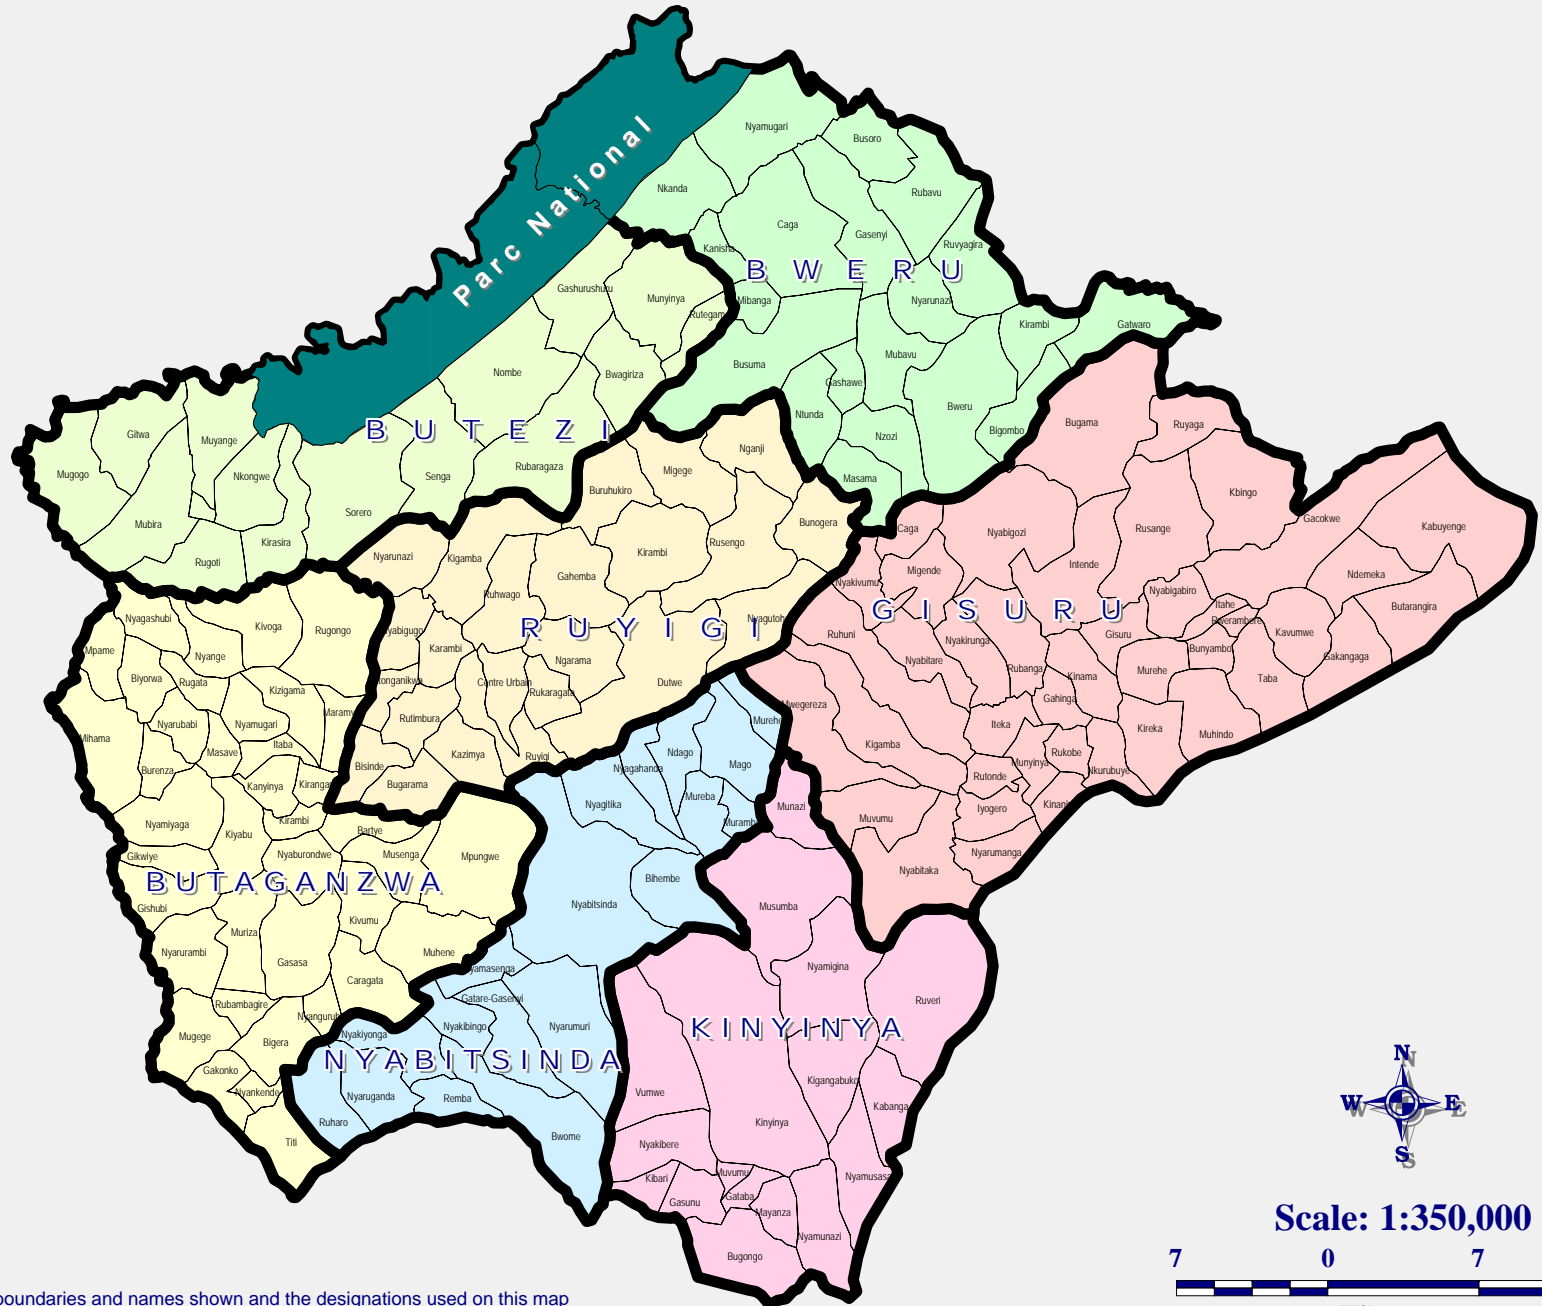

MAP LOCATOR

LEGEND

Scale: 1:350,000

OCHA maps can be downloaded from
www.ochaburundi.org

Data Source Administrative Boundaries:
IGEBU, 2003

Map by: OCHA Burundi, 14 July 2004

OCHA-BDI-043-140704-E-A4

The boundaries and names shown and the designations used on this map do not imply official endorsement or acceptance by the United Nations