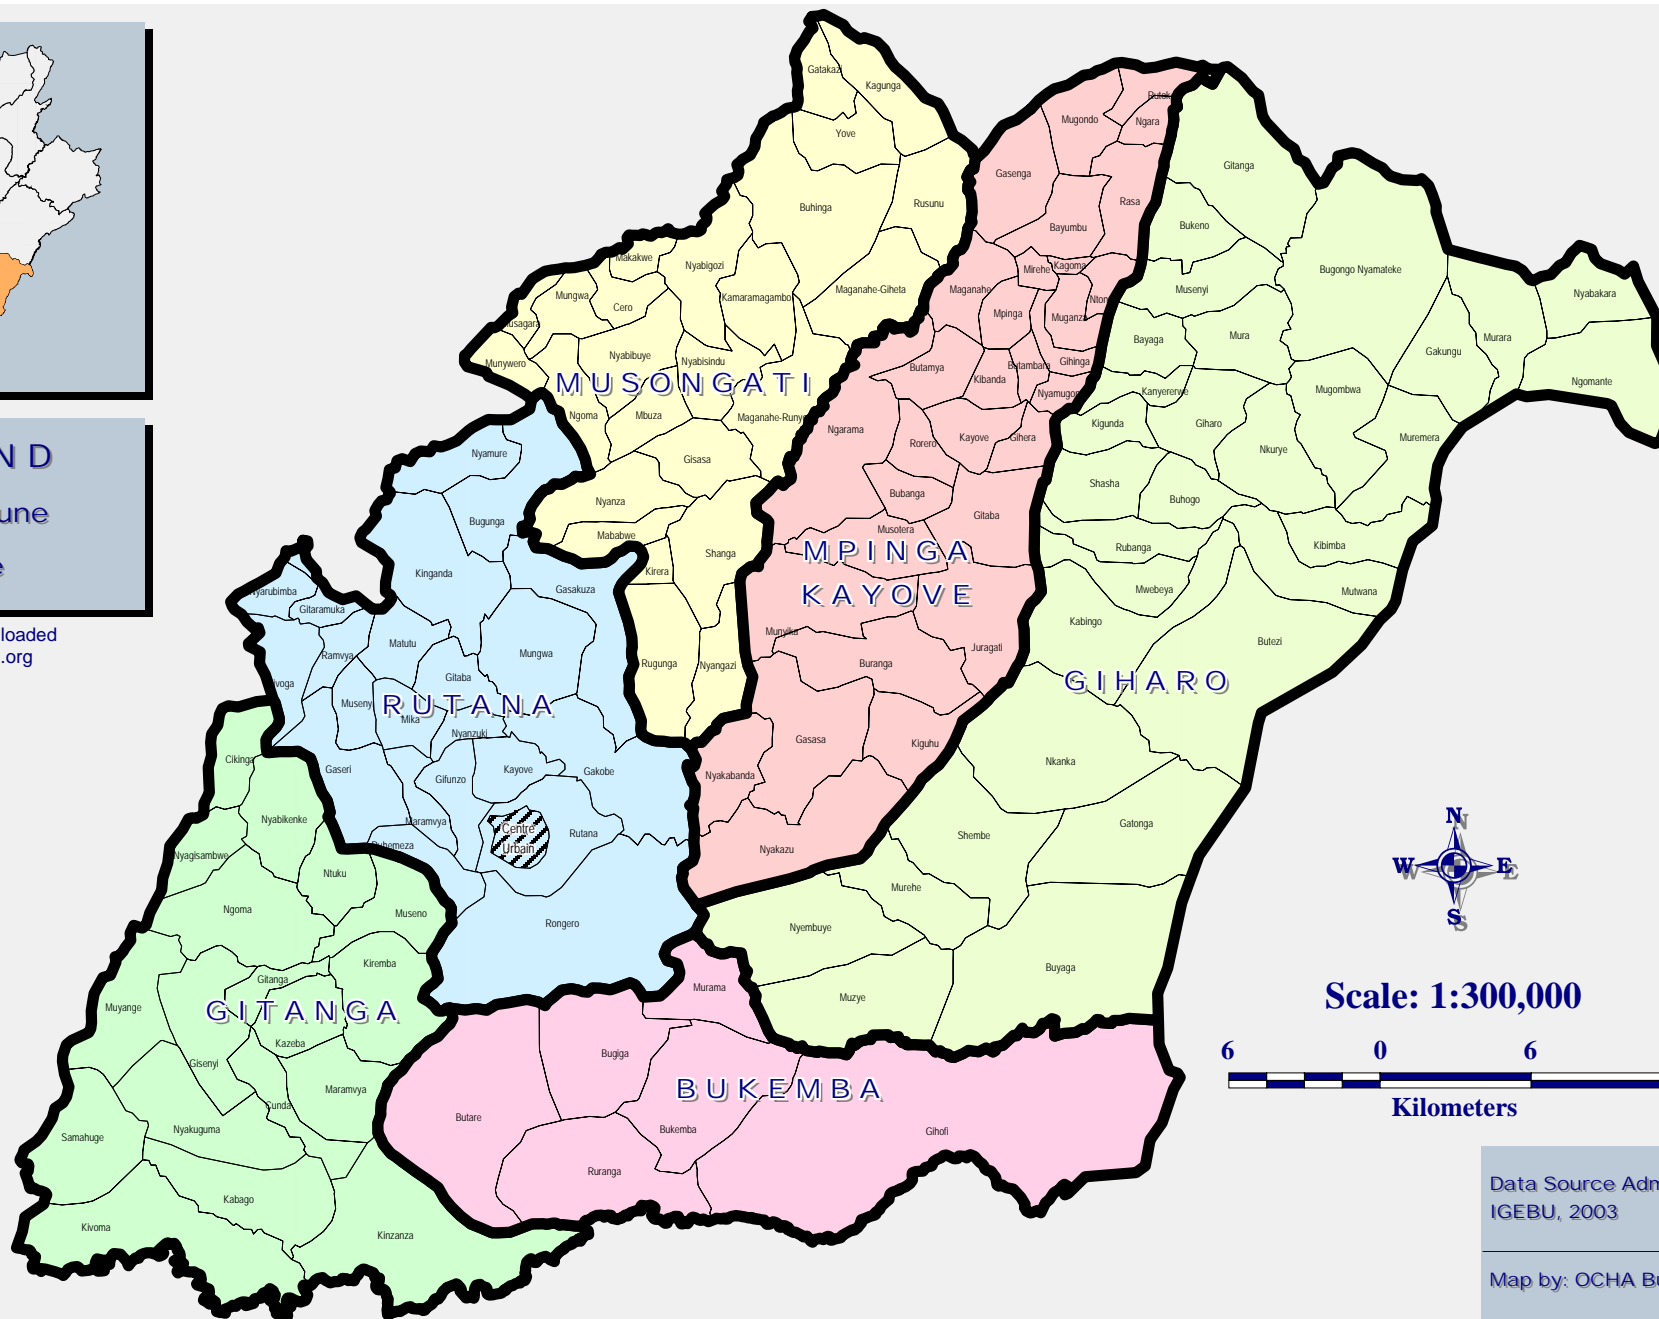

MAP LOCATOR

LEGEND

OCHA maps can be downloaded  
from [www.ochaburundi.org](http://www.ochaburundi.org)

Scale: 1:300,000

Data Source Administrative Boundaries:  
IGEBU, 2003

---

Map by: OCHA Burundi, 14 July 2004

---

OCHA-BDI-042-140704-E-A4