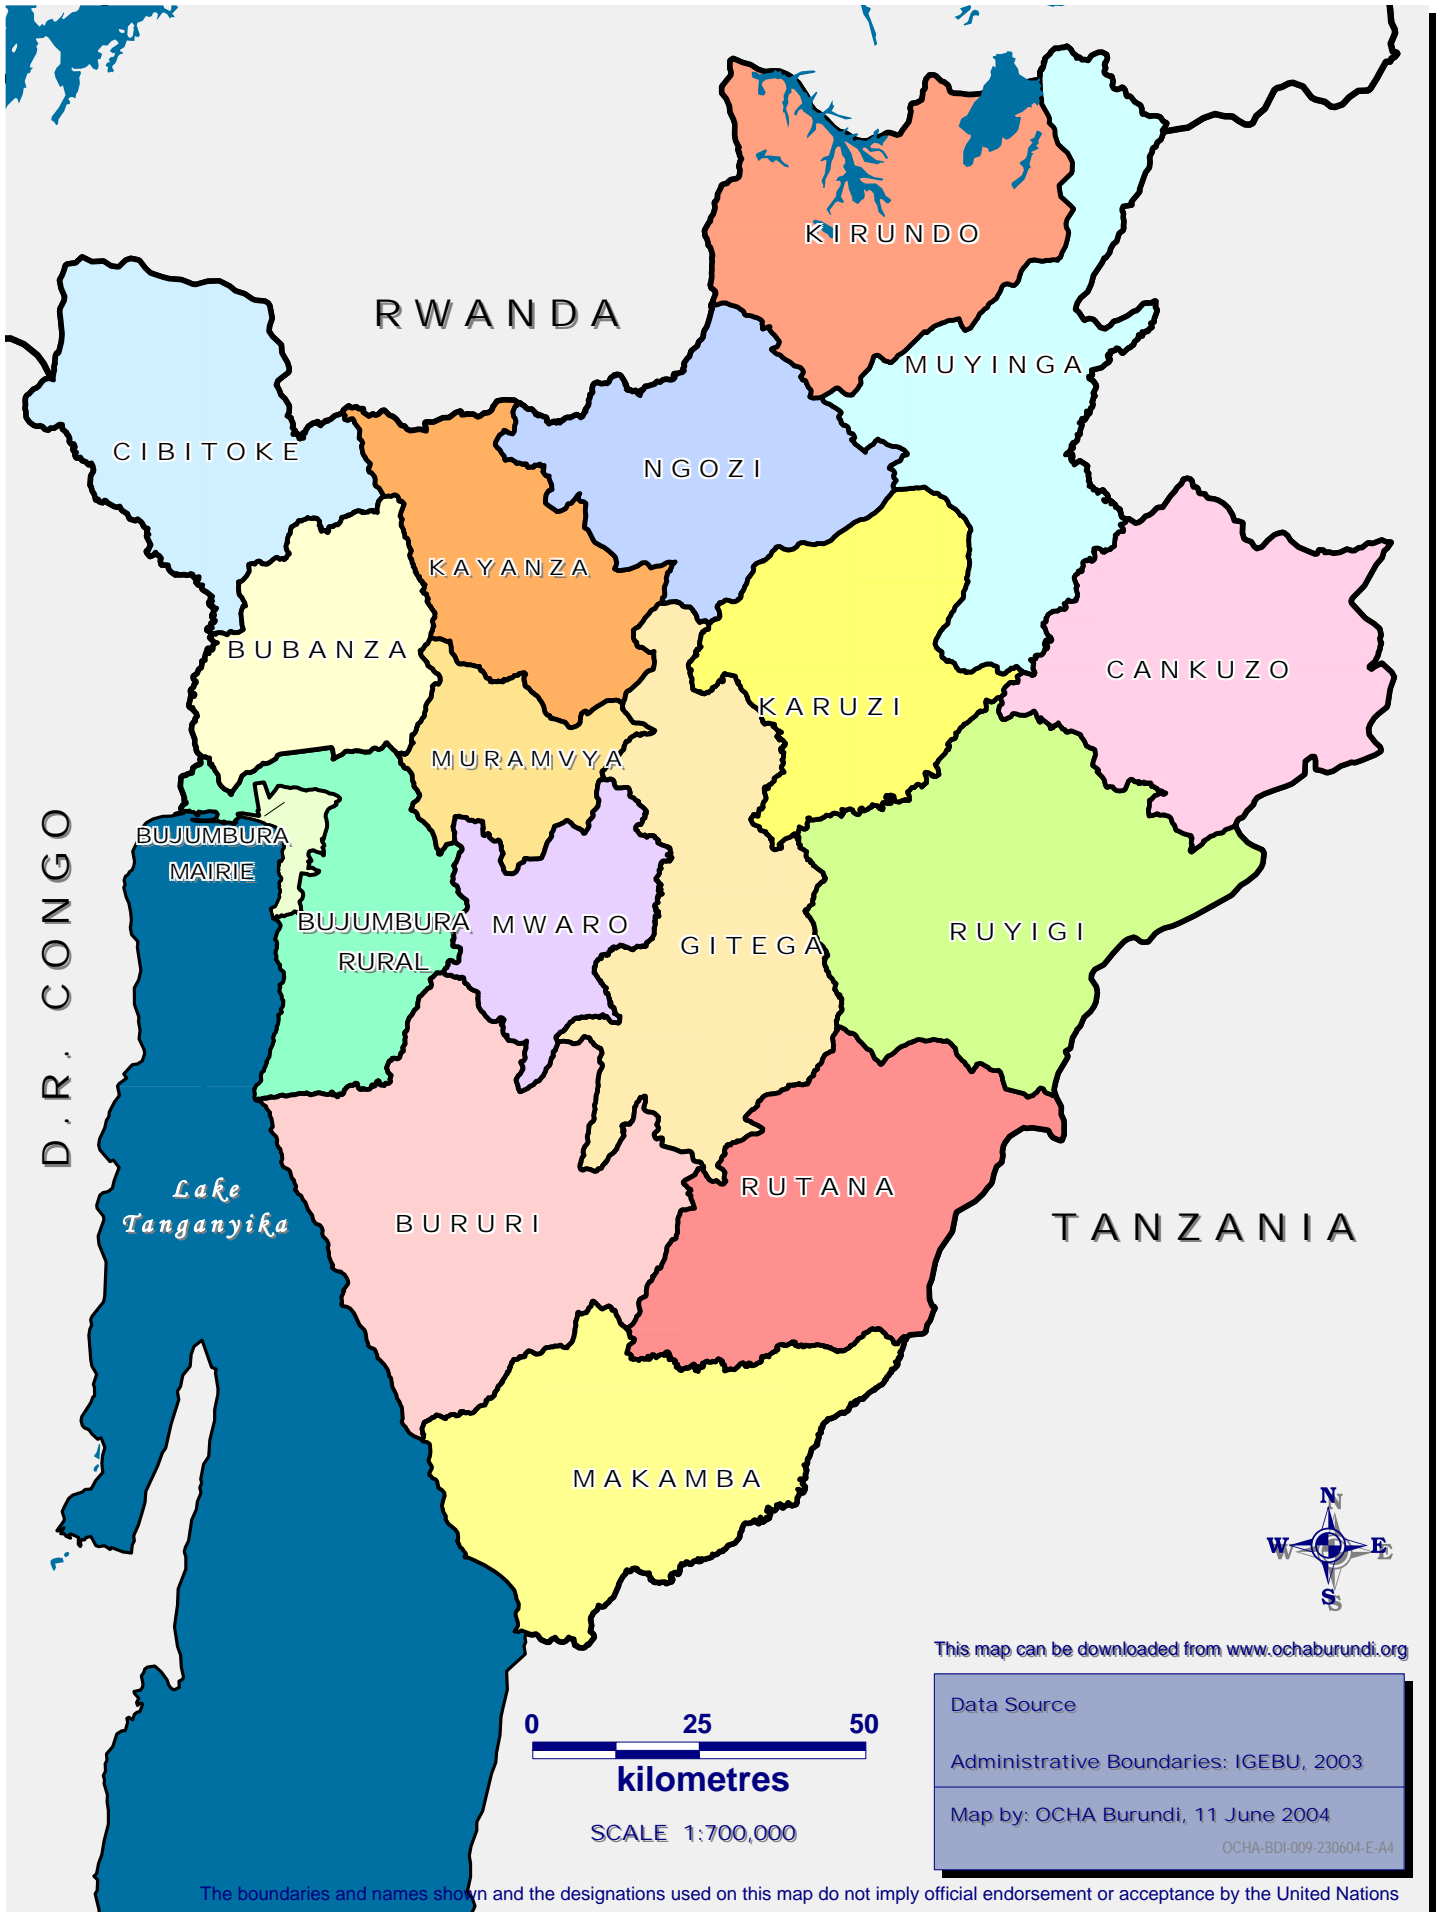

OCHA

Office for the
Coordination of
Humanitarian Affairs

BURUNDI
PROVINCES

This map can be downloaded from www.ochaburundi.org

Data Source

Administrative Boundaries: IGEBU, 2003

Map by: OCHA Burundi, 11 June 2004

OCHA-BDI-009-230604-E-A4

The boundaries and names shown and the designations used on this map do not imply official endorsement or acceptance by the United Nations