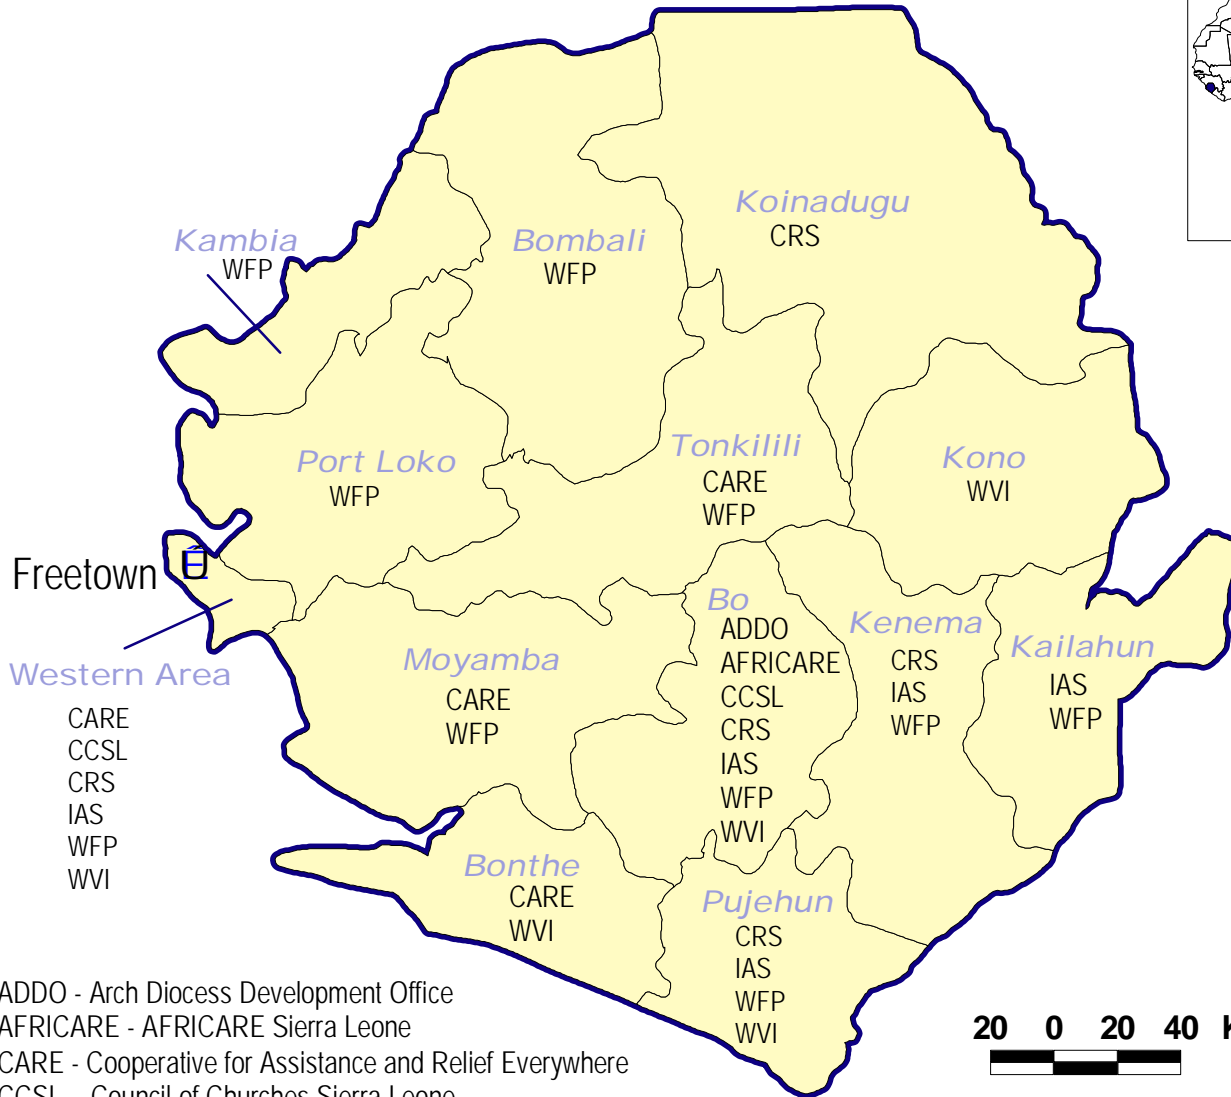

Agencies Providing Food Supplies by District Sierra Leone - December 1999

ADDO - Arch Diocese Development Office
 AFRICARE - AFRICARE Sierra Leone
 CARE - Cooperative for Assistance and Relief Everywhere
 CCSL - Council of Churches Sierra Leone
 CRS - Catholic Relief Services
 IAS - Initiative Pour Une Afrique Soildaire
 WVI - World Vision International
 WFP - World Food Programme

20 0 20 40 Kilometers

Information Provided by HACU Sierra Leone
 Geographic Coverage Provided by UNICEF

Prepared January 2000

Boundaries, place names and themes used on this map do not imply official endorsement or acceptance by the United Nations.