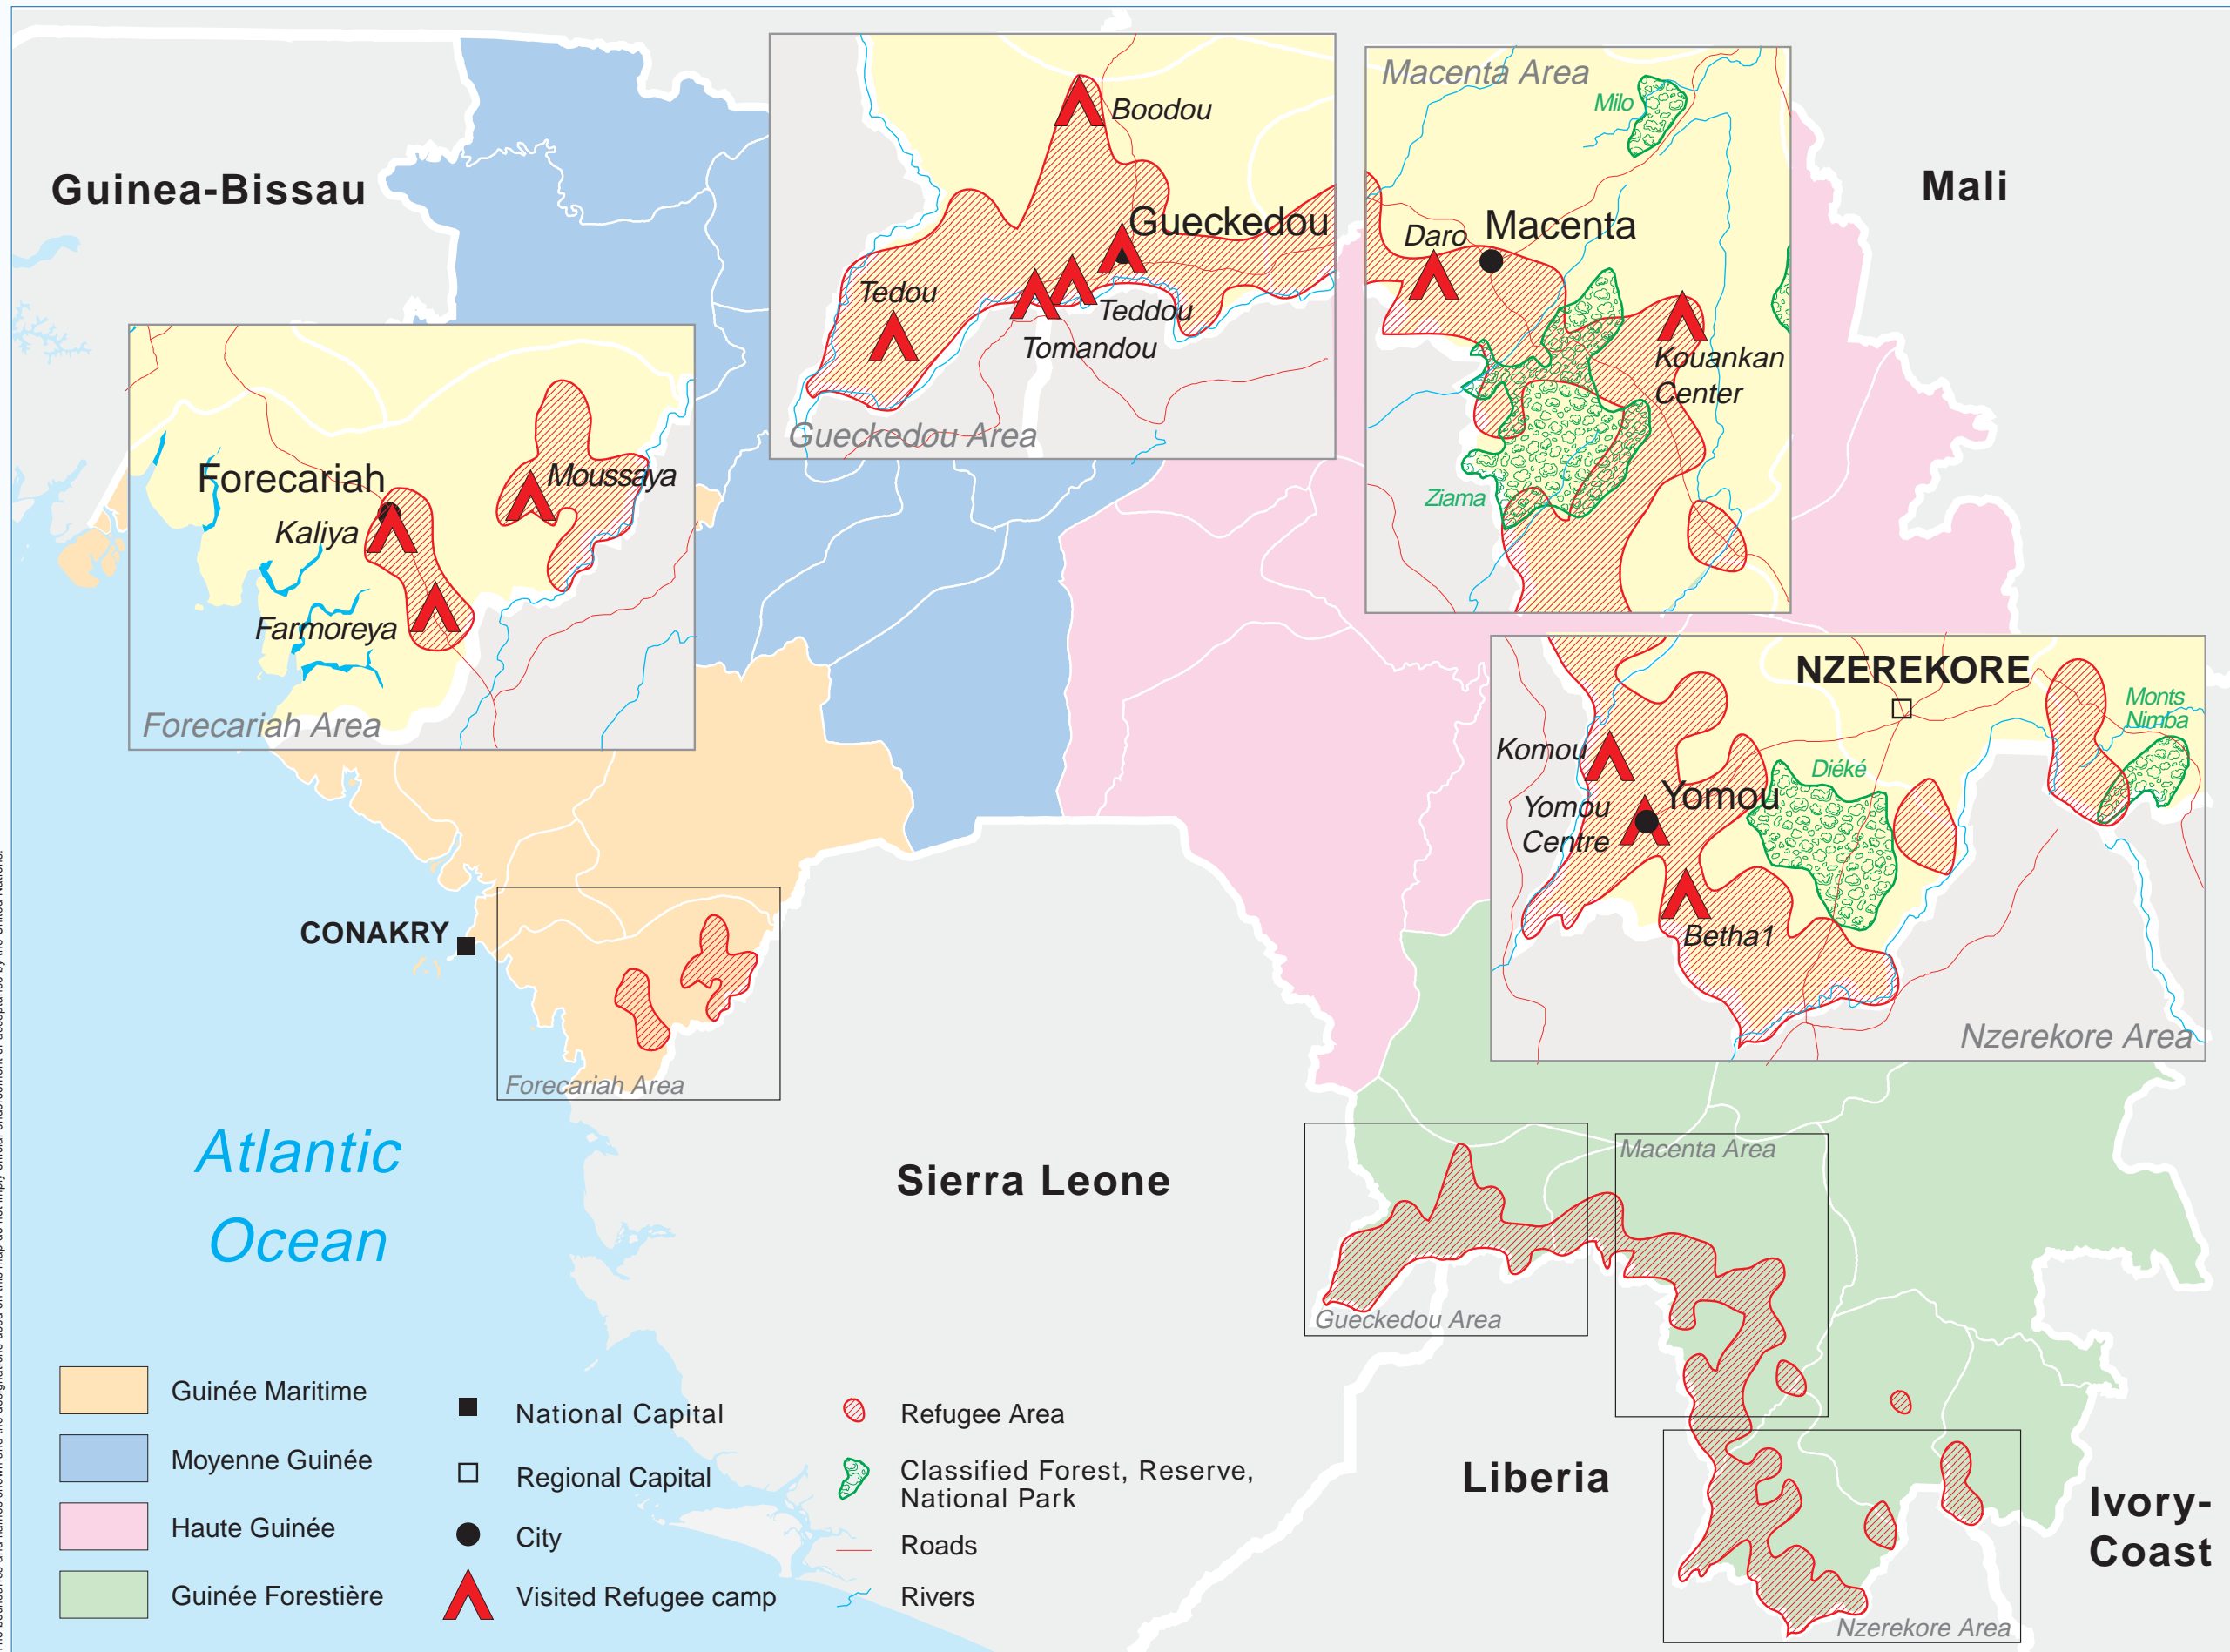

ENVIRONMENTAL IMPACT OF REFUGEES IN GUINEA - VISITED REFUGEE CAMPS

The boundaries and names shown and the designations used on this map do not imply official endorsement or acceptance by the United Nations.

- | | | | | | |
|---|-------------------|---|----------------------|--|---|
|  | Guinée Maritime |  | National Capital |  | Refugee Area |
|  | Moyenne Guinée |  | Regional Capital |  | Classified Forest, Reserve, National Park |
|  | Haute Guinée |  | City |  | Roads |
|  | Guinée Forestière |  | Visited Refugee camp |  | Rivers |

Created at UNEP/DEIA&EW/GRID-Geneva; 6/3/2000

Sources: ESRI ArcWorld, DCW, IGN.