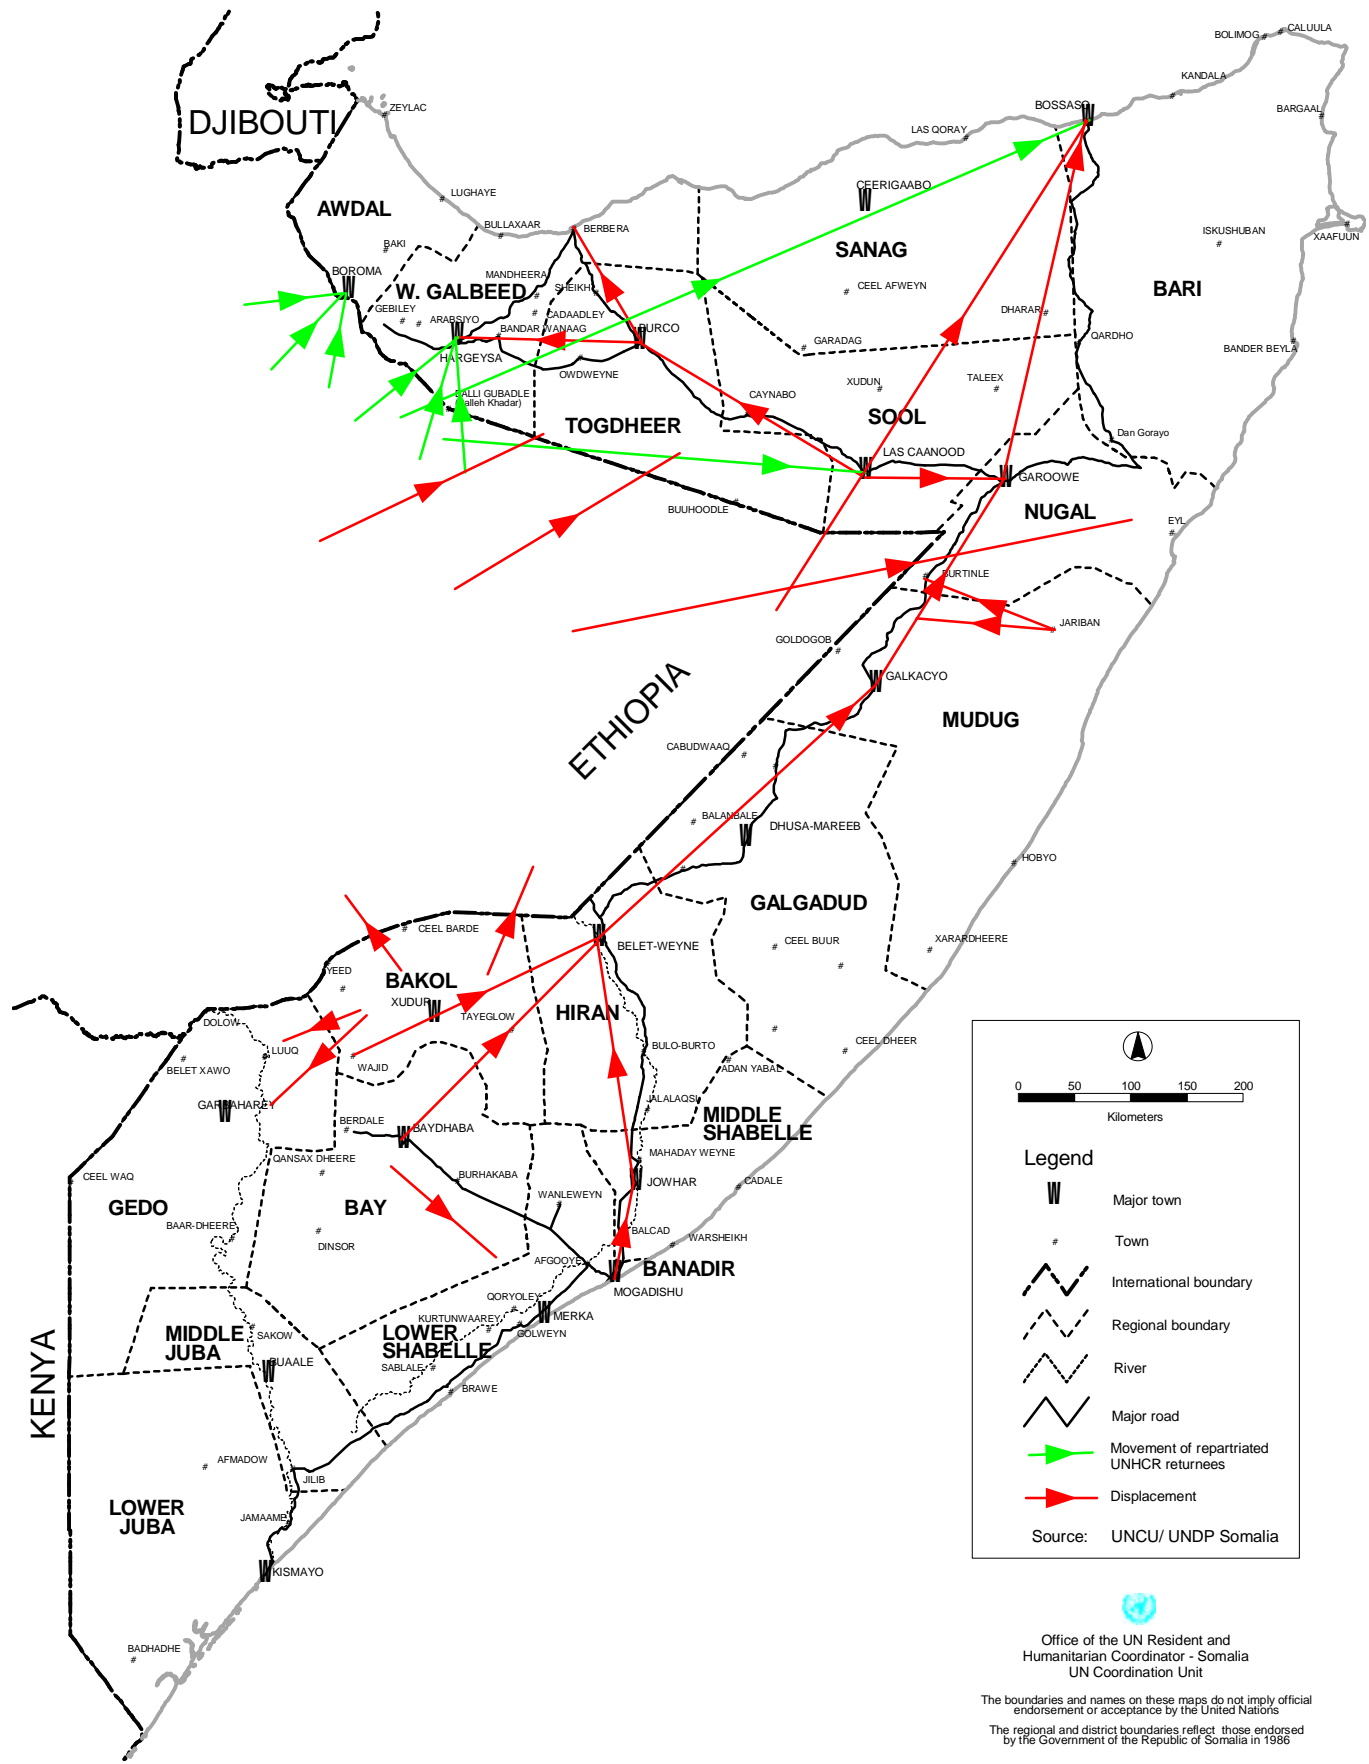

Migration Movements in Somalia and the Horn of Africa

0 50 100 150 200
Kilometers

Legend

- W Major town
- # Town
- International boundary
- - - Regional boundary
- ~ River
- Major road
- ➔ Movement of repatriated UNHCR returnees
- ➔ Displacement

Source: UNCU/ UNDP Somalia

Office of the UN Resident and Humanitarian Coordinator - Somalia
UN Coordination Unit