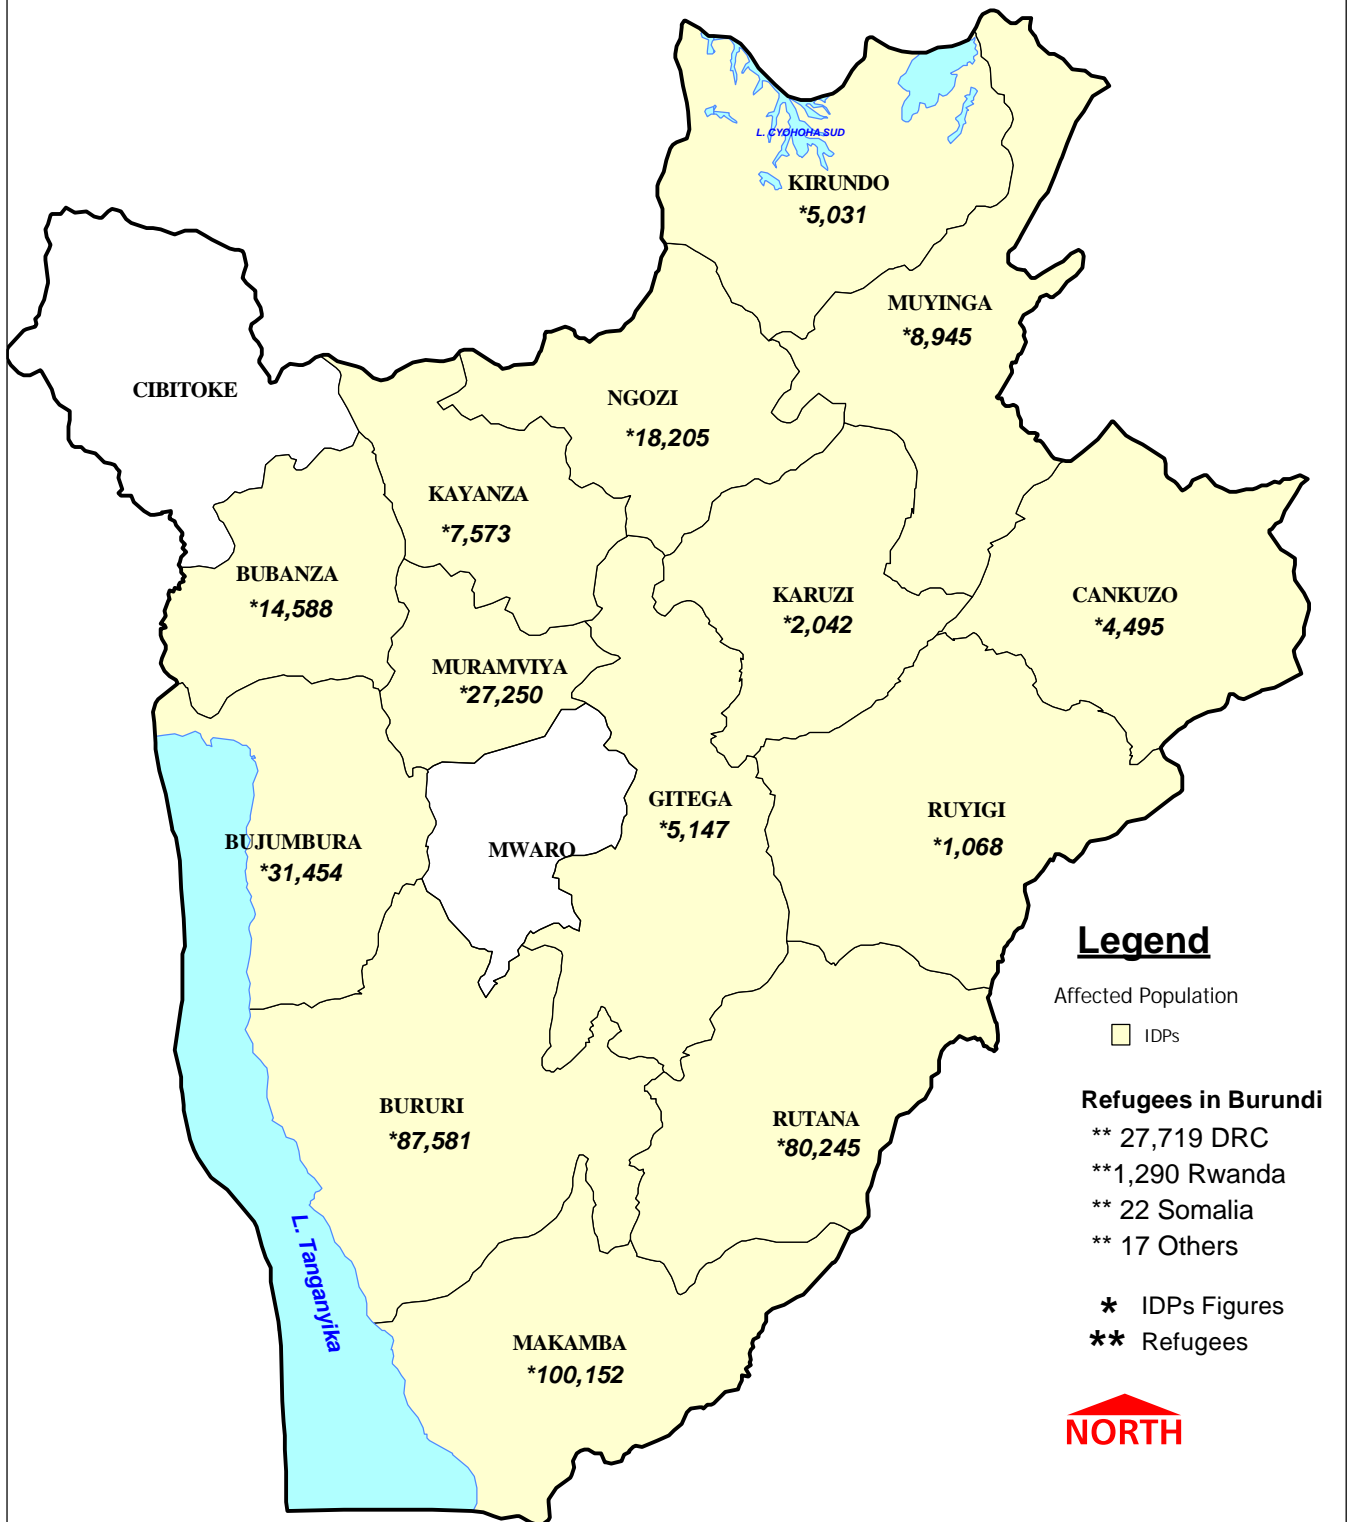

Burundi Affected Populations by Province Refugees and Internally Displaced (December 2000)

Legend

Affected Population

Refugees in Burundi

- ** 27,719 DRC
- ** 1,290 Rwanda
- ** 22 Somalia
- ** 17 Others

- * IDPs Figures
- ** Refugees

Prepared by OCHA Great Lakes Regional Office, Nairobi

The boundaries and names shown on this map do not imply official endorsement or acceptance by the United Nations